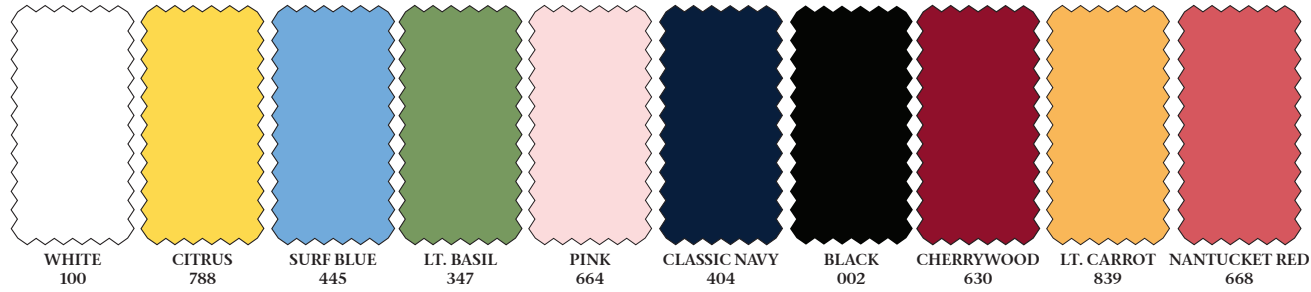

LINKSTECH

LINKSTECH

TECHNO DRY

STYLE LK-1009

**LK-1006**  
**SOLID PEBBLE TEXTURE**  
 TECHNO DRY POLYESTER  
 BANDED SLEEVE POLO

405910

**LK-1008**  
**SOLID PEBBLE TEXTURE**  
 TECHNO DRY POLYESTER  
 SLEEVELESS POLO

405810

**LK-1009**  
**STRETCH TONAL**  
**JACQUARD/SELF COLLAR**  
 TECHNO DRY POLYESTER  
 OPEN SLEEVE POLO

400620

**LK-1010**  
**PEBBLE TEXTURE**  
**CLASSIC STRIPE**  
 TECHNO DRY POLYESTER  
 OPEN SLEEVE POLO