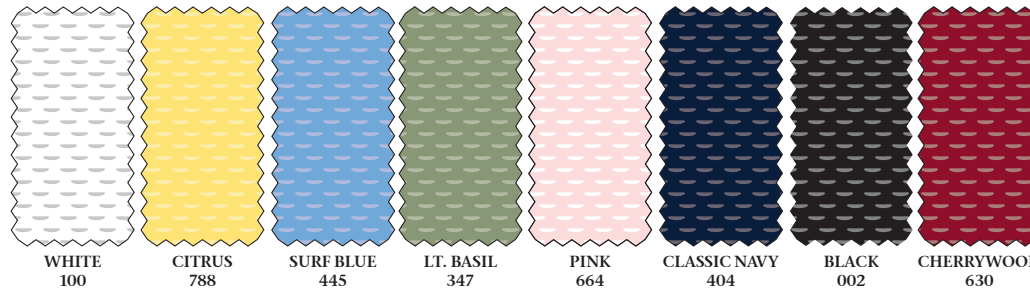

LINKSTECH

LINKSTECH

TECHNO DRY

STYLE LK-1009

**LK-1006**  
**SOLID PEBBLE TEXTURE**  
 TECHNO DRY POLYESTER  
 BANDED SLEEVE POLO

405910

**LK-1008**  
**SOLID PEBBLE TEXTURE**  
 TECHNO DRY POLYESTER  
 SLEEVELESS POLO

405810

**LK-1009**  
**STRETCH TONAL**  
**JACQUARD/SELF COLLAR**  
 TECHNO DRY POLYESTER  
 OPEN SLEEVE POLO

400620

**LK-1010**  
**PEBBLE TEXTURE**  
**CLASSIC STRIPE**  
 TECHNO DRY POLYESTER  
 OPEN SLEEVE POLO