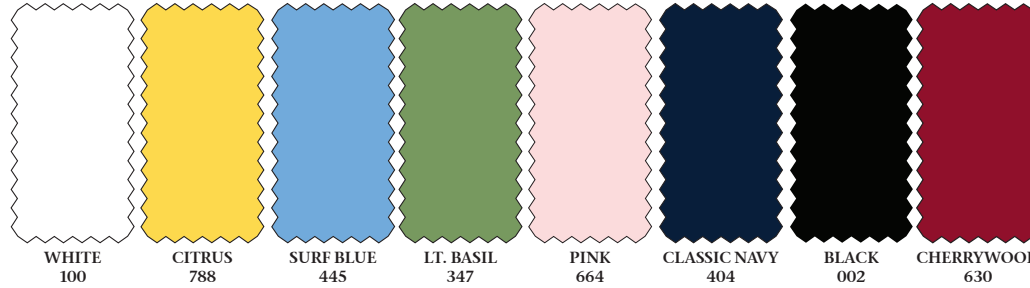

LINKSTECH

LINKSTECH

TECHNO DRY

STYLE LK-1009

**LK-1006**  
**SOLID PEBBLE TEXTURE**  
 TECHNO DRY POLYESTER  
 BANDED SLEEVE POLO

405910

**LK-1008**  
**SOLID PEBBLE TEXTURE**  
 TECHNO DRY POLYESTER  
 SLEEVELESS POLO

405810

**LK-1009**  
**STRETCH TONAL**  
**JACQUARD/SELF COLLAR**  
 TECHNO DRY POLYESTER  
 OPEN SLEEVE POLO

400620

**LK-1010**  
**PEBBLE TEXTURE**  
**CLASSIC STRIPE**  
 TECHNO DRY POLYESTER  
 OPEN SLEEVE POLO